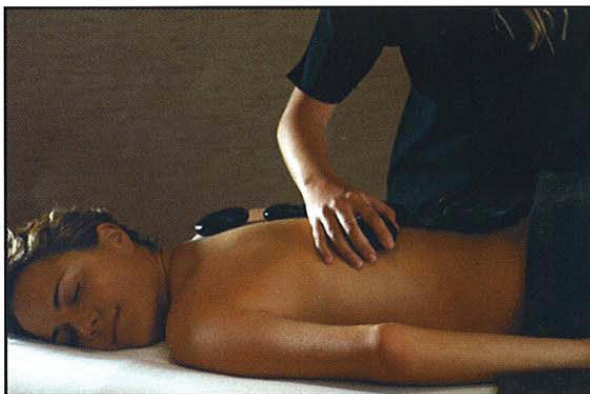

- 🐾 Northwoods-themed, four-story, log-sided resort
- 🐾 93,000 square-foot indoor entertainment area featuring a grand-scale waterpark
- 🐾 401 guest suites
- 🐾 Camp Critter Bar & Grille™ – a casual, themed restaurant
- 🐾 The Loose Moose Cottage™ – family buffet-style restaurant
- 🐾 Northern Lights Arcade™ – over 100 game arcade
- 🐾 Elements™ Spa – featuring Aveda® products
- 🐾 Iron Horse™ Fitness Center
- 🐾 Thunder Bay™ – an outdoor pool and recreation area with bar and grill
- 🐾 Featuring a 40,000 square-foot Conference Center
- 🐾 Pizza Hut® Express, Starbucks® Coffee and much more!